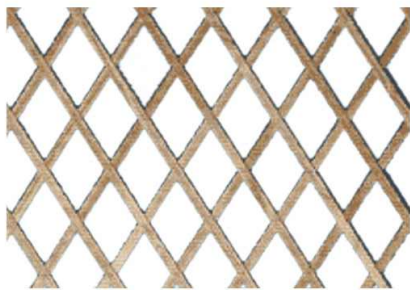

STRONACH
TIMBER INDUSTRIES

The only choice for *strong, durable & long life*
Lattice, Fence Extensions & Trellis for
your **gardening, improvement & privacy** solutions

Diagonal Lattice

Square Lattice

Open Weave Diamond

Fan Trellis

Square Lattice
Fence Extension

Woven Lattice
Fence Extension

Use S.T.I. lattice & Trellis for:

Fencing

Garden Surrounds

Privacy Screens

Entertainment Areas