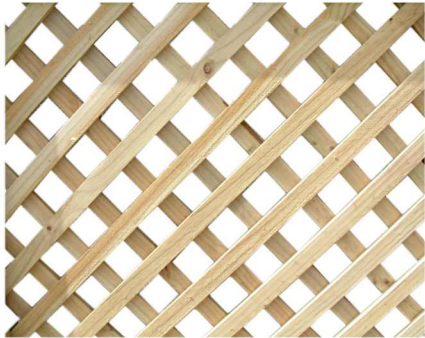

STRONACH
TIMBER INDUSTRIES

The only choice for *strong, durable & long life*
Lattice, Fence Extensions & Trellis for
your **gardening, improvement & privacy** solutions

Diagonal Lattice

Square Lattice

Open Weave Diamond

Fan Trellis

Square Lattice
Fence Extension

Woven Lattice
Fence Extension

Use S.T.I. lattice & Trellis for:

Fencing

Garden Surrounds

Privacy Screens

Entertainment Areas