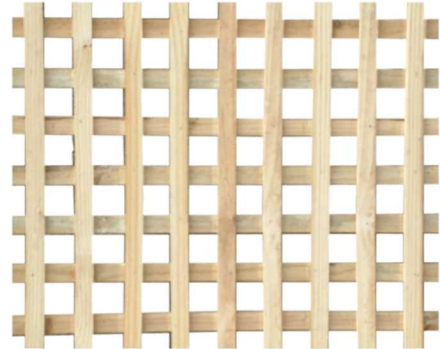

STRONACH
TIMBER INDUSTRIES

The only choice for *strong, durable & long life*
Lattice, Fence Extensions & Trellis for
your **gardening, improvement & privacy** solutions

Diagonal Lattice

Square Lattice

Open Weave Diamond

Fan Trellis

Square Lattice
Fence Extension

Woven Lattice
Fence Extension

Use S.T.I. lattice & Trellis for:

Fencing

Garden Surrounds

Privacy Screens

Entertainment Areas