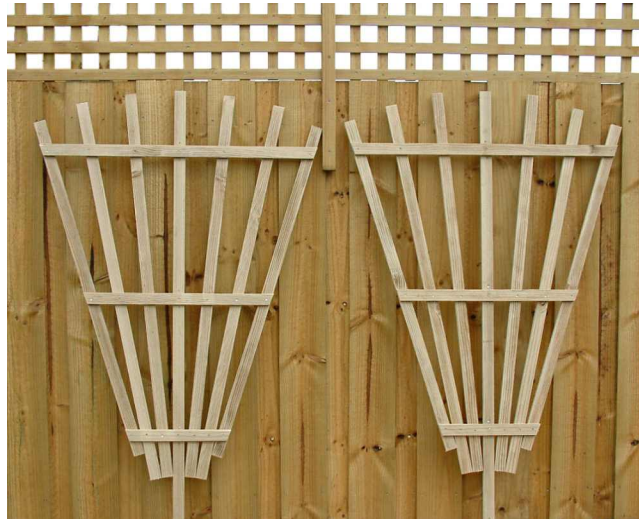

Watch your plants grow,  
give them all the help they need with our  
*strong, durable & long life* **Trellis**

Fan Trellis

Here's why you should insist on S.T.I. **Trellis**

- ◇ Hot dipped **galvanised nails** used *not staples*
- ◇ **Heavy duty** 12 x 35mm treated timber used
- ◇ **Excellent support** for climbing plants
- ◇ Great for **helping** younger or damaged **plants survive**
- ◇ **Two great designs** Fan or Pillar (pillar not photographed)